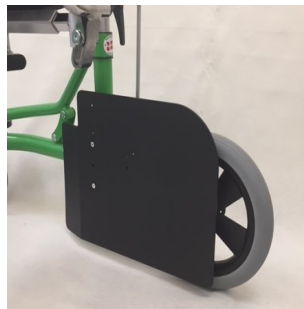

# Accessories for meywalk®4

Trunk pad small

Trunk pad medium

Trunk pad large

Trunk pad adjustment set

Leg guides set

Black plastic leg guides

Leg divider