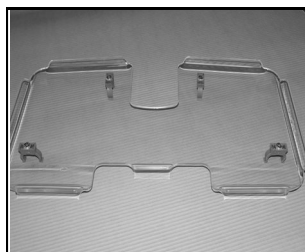

# Accessories for meywalk®4

Trunk pad small

Trunk pad medium

Trunk pad large

Trunk pad adjustment set

Leg guides set

Black plastic leg guides

Leg divider

Cover for leg divider

Hip pads

Trunk support 3 brick S,  
5 bricks M and 7 bricks L

Sling seat with brackets

Height reducing fittings set

Anti-tip support

Push and drag bar set for Mini

Tray

Turnable wheels for Micro

Side support wheels

Body support ring, specify size

Technical data	Micro	Mini	Small	Medium	Large
Length:	77 cm	80 cm	85 cm	86 cm	100 cm
Outer width:	51 cm	56 cm	62 cm	62 cm	68 cm
Inner width:	42 cm	44 cm <td 49 cm	50 cm	57 cm	
Seat height/inner leg length:	25-45 cm	28-46cm	44-67 cm	60-84 cm	80- 104 cm
Trunk support height:	52-65 cm	55-77 cm	74-99 cm	101-133 cm	120-152 cm
Trunk support circumference:	70, 90 cm	70, 90, 105 cm	70, 90, 105, 120 cm	70, 90, 105, 120, 130 cm	70, 90, 105, 120, 130 cm
Weight without accessories:	13 kg	20 kg	25 kg	32 kg	34 kg
Spring colour:	Purple	Purple	Yellow	Red	Red
Max load:	60 kg	80 kg	100 kg	130 kg	130 kg
Colour:	Black	Yellow	Green	Red	Black
Order number :	014000	012000	013000	011200	011250