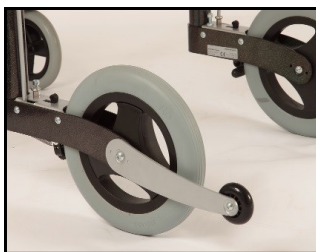

# Accessories for meywalk®4

Trunk pad small

Trunk pad medium

Trunk pad large

Trunk pad adjustment set

Leg guides set

Black plastic leg guides

Leg divider

Cover for leg divider

Hip pads

Trunk support 3 brick S,  
5 bricks M and 7 bricks L

Sling seat with brackets

Height reducing fittings set

Anti-tip support

Push and drag bar set for Mini

Tray

Turnable wheels for Micro

Side support wheels

Body support ring, specify size

Technical data	Micro	Mini	Small	Medium	Large
Length:	77 cm	80 cm	85 cm	86 cm	100 cm
Outer width:	51 cm	56 cm	62 cm	62 cm	68 cm
Inner width:	42 cm	44 cm <td 49 cm	50 cm	57 cm	
Seat height/inner leg length:	25-45 cm	28-46cm	44-67 cm	60-84 cm	80- 104 cm
Trunk support height:	52-65 cm	55-77 cm	74-99 cm	101-133 cm	120-152 cm
Trunk support circumference:	70, 90 cm	70, 90, 105 cm	70, 90, 105, 120 cm	70, 90, 105, 120, 130 cm	70, 90, 105, 120, 130 cm
Weight without accessories:	13 kg	20 kg	25 kg	32 kg	34 kg
Spring colour:	Purple	Purple	Yellow	Red	Red
Max load:	60 kg	80 kg	100 kg	130 kg	130 kg
Colour:	Black	Yellow	Green	Red	Black
Order number :	014000	012000	013000	011200	011250