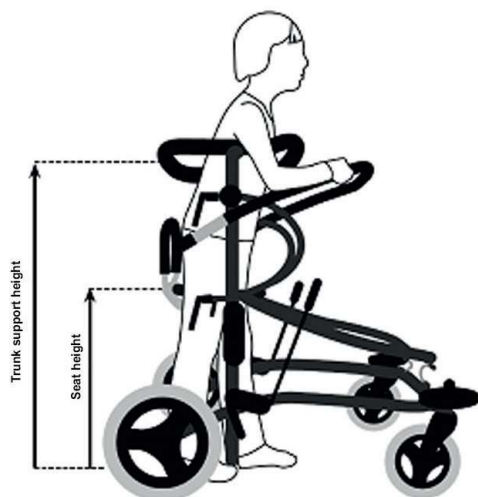

# Accessories for Miniwalk

Non-reverse brakes set

Antitip

Cross bar without seat bar

Leg separation plate

Legguides set

Legguides, Black plastic

Drag brakes set

Hip pads set

Front cover, with divisible zip, for trunk support Ø70/90

Front swivel locks set

Push and drag bar

<b>Technical data Miniwalk</b>	<b>1</b>	<b>2</b>
Length	74 cm	74 cm
Width	65 cm	65 cm
Seat height	27 - 48 cm	27 - 63 cm
Trunk support height	52 - 75 cm	67 - 90 cm
Wheel size front	150 mm	150 mm
Wheel Size, rear	250 mm	250 mm
Weight	15 kg	15 kg
User weight	40 kg	40 kg